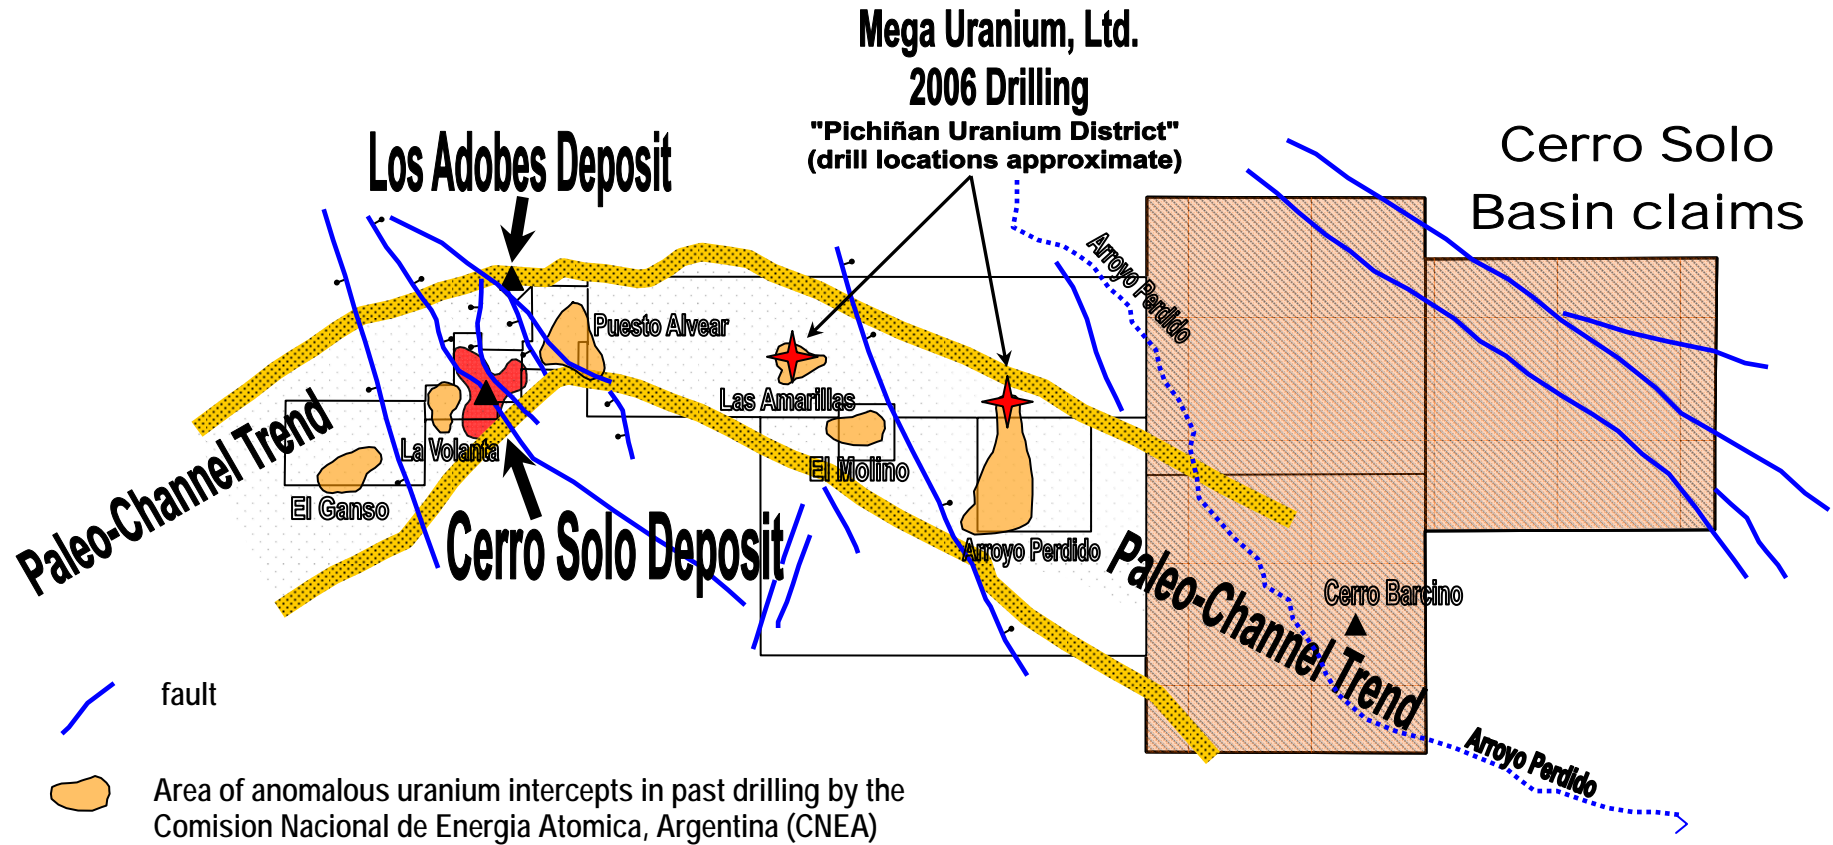

La Pampa Uranium Project, Argentina

Cerro Solo Basin Claims - Paleo-Channel Trends

Redrawn from: Los Adobes 1:250K geologic map and Mega Uranium, Ltd., (2007), <http://www.megauranium.com>

Note: This is a cartoon representation of claim locations and geology, and should not be relied upon for accurate location information.